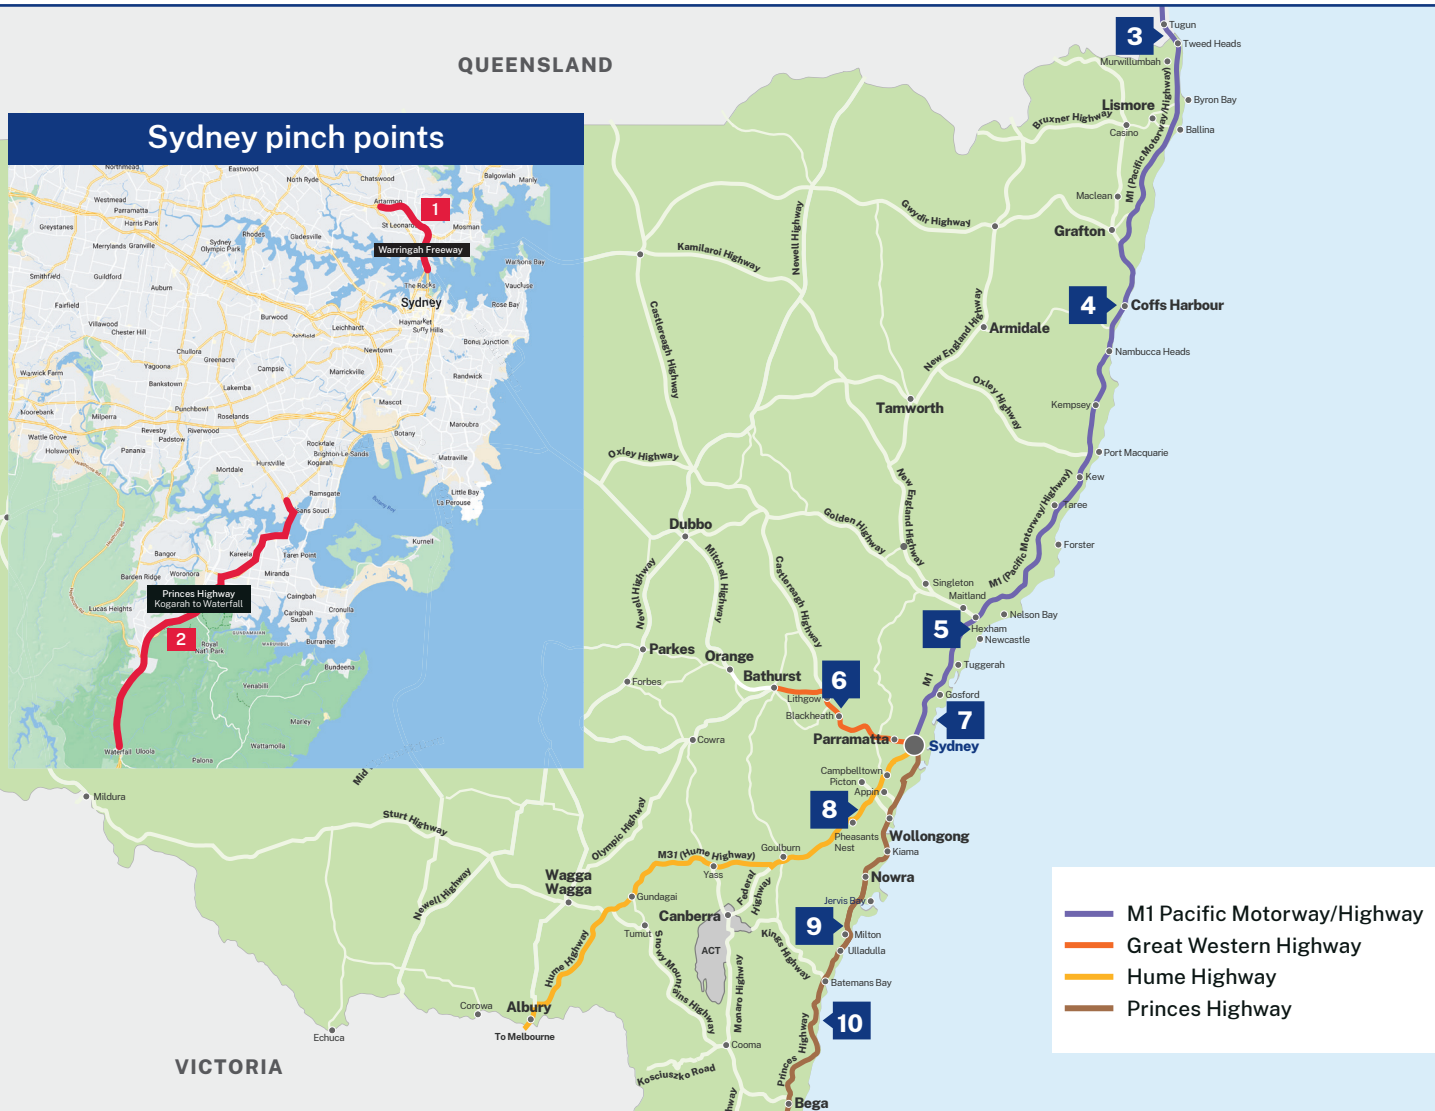

# NSW traffic pinch points

Easter long weekend and autumn school holidays 2026

## Delays are expected at the below locations

- |                              |   |   |
|------------------------------|---|---|
| <b>1</b> Warringah Freeway   | <b>5</b> Hexham                                 | <b>8</b> Pheasants Nest                       |
| <b>2</b> Princes Highway     | <b>6</b> Great Western Highway (Blue Mountains) | <b>9</b> Princes Highway (Nowra to Ulladulla) |
| <b>3</b> Tugun Bypass Tunnel | <b>7</b> Calga to Wahroonga                     | <b>10</b> Moruya                              |
| <b>4</b> Coffs Harbour       |   |   |